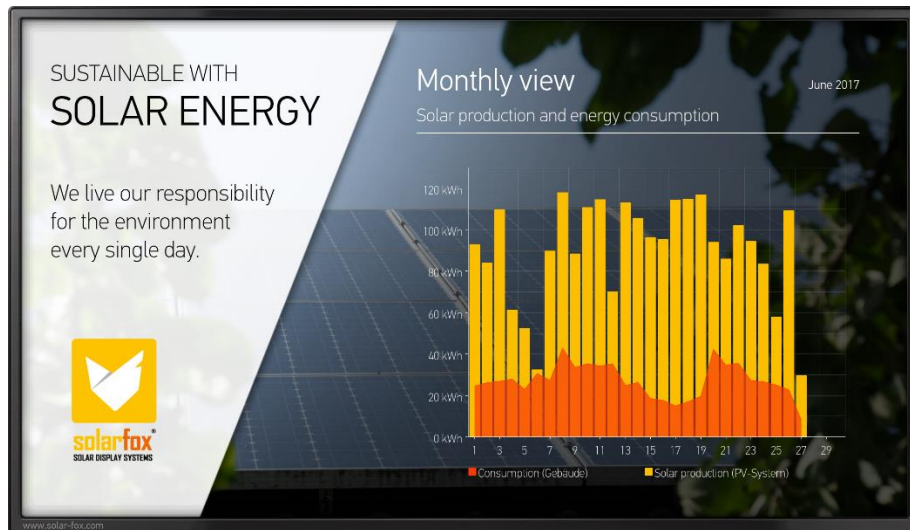

SOLARFOX® SF-300 SERIES - TECHNICAL DATA

The SF-300 series is designed for indoor installation and sets itself apart through robust hardware and a large range of functions. The displays can be operated up to 18 hours daily or turned on and off via a time switch function. The displays also support animations and video files.

- LED display
- Built-in control computer SC-2000 with software
- 15° tilting wall mount
- Cable and accessories
- Individual content and design
- Internet connection (LAN, WIFI, 3G with external router)
- Online Management

Please see further product information at: www.solar-fox.com → Service → Download

Solarfox® SF-300 Series